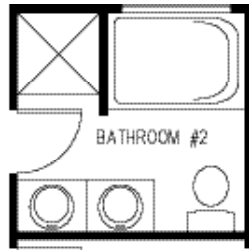

The Elloree III

1,246 sq. ft. • 3BR, 2BA • 1 Car Garage

The Elloree home offers the convenience of single story living with 3 bedrooms and 2 full baths includes a 1 car garage. The kitchen opens into a spacious dining area and great room with optional fireplace for your casual lifestyle.

OPT. MASTER BATH

Figures reflecting size, square footage and other dimensions are for estimating purposes only and may vary from actual construction which may increase plan modifications, additions or changes. Floor plans may vary according to elevation Prices, plans, dimensions, features, specifications, materials and availability of homes are subject to change without notice or obligation. Illustrations are artist depictions only and may differ from completed construction and may change without notice.